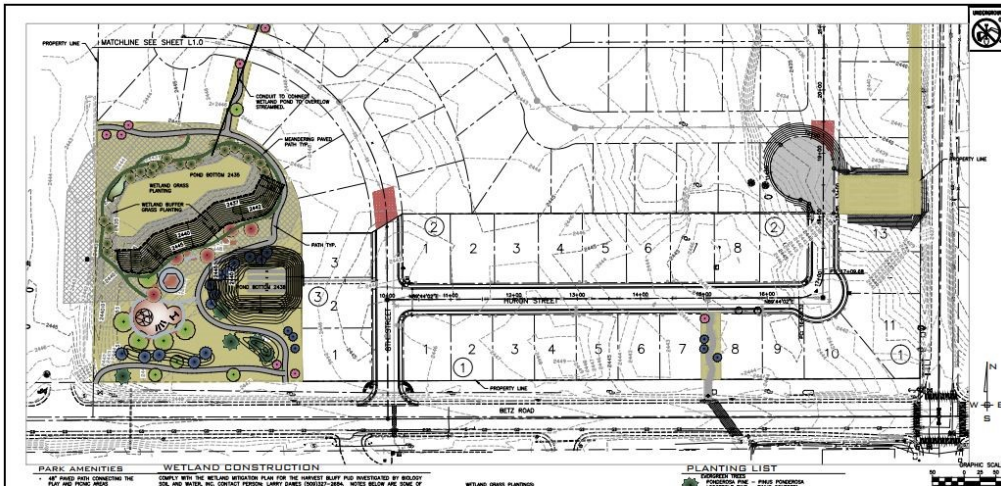

Harvest Bluff HOA

13013.1501 Cheney, Betz Rd & Murphy Rd

- Weekly mow, weed/feed, Sprinkler start up, Blowout
 - Shrub Bed care
 - Weed whack along base of vinyl fence
 - Weed Control in Swale noted in yellow—this area also has a sprinkler system
 - Weed control on walk-Path
 - No Snow removal
- Final phases on page 2, not installed yet

Harvest Bluff Phase 1 when park is built

Harvest Bluff Final Plat with paths and Parks